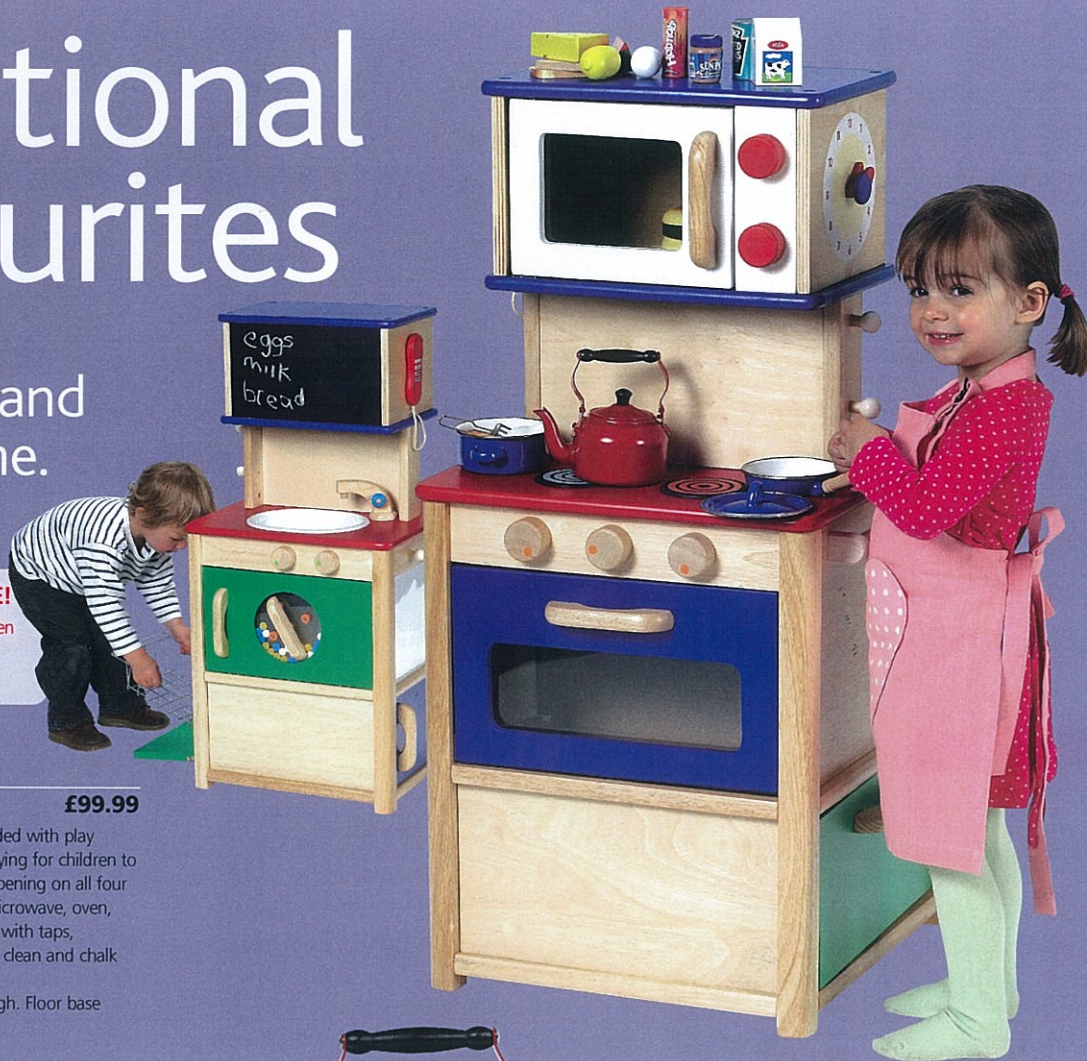

Traditional Favourites

Hungry?
Come cook and
bake with me.

Why not buy all 3 and SAVE!

The Kitchen Activity Centre, Enamel Kitchen Cooking set and Enamel Play Kettle all together and **SAVE £XX.XX**

Wooden Clock & Clean Kitchen Activity Centre

Age 3+

£99.99

This great all-in-one kitchen centre is loaded with play activities to stimulate a variety of role-playing for children to enjoy together as there's something happening on all four sides. Cocker top with hot/cold plates, microwave, oven, clock, storage cupboards, towel rail, sink with taps, washing machine with drum noise, wipe clean and chalk boards.

Flat pack, adult assembly, (40"/102cm high. Floor base 19"/48cm sq)

Code 7774

Enamel Kitchen Cooking Set

Age 3+

£16.99

A superbly realistic set of utensils scaled to child proportions. With oven glove, frying pan, 2 cooking pots and 6 utensils. Utensils 5.5"/14cm

Exclusive to Letterbox

Tin Tea Set

Age 3+

£14.99

Gather your dolls and bears round for a fun tea party! This pretty little tin set is as dainty as anything, yet virtually unbreakable. With a teapot, 4 plates, 4 cups & saucers and a serving tray. Tray 9.5 x 6.5"/24 x 16.5cm. Code 2C0154